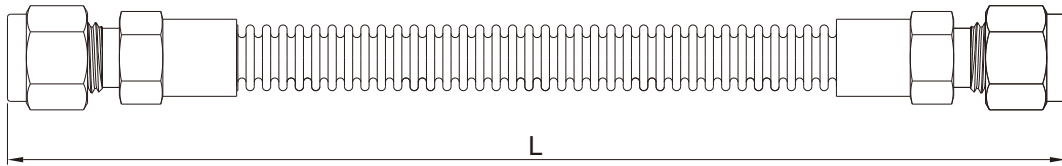

## Features

- ❖ Convoluted stainless steel tubing
- ❖ Working Temperature from 70°F to 1000°F (20°C to 537°C)
- ❖ Pressure Rating:
  - 1/4 in. outside diameter tube—ultrahigh vacuum ( $10^{-9}$  torr) to 100 psig (6.8 bar)
  - 3/8 through 1 1/2 in. outside diameter tube—ultrahighvacuum ( $10^{-9}$  torr) to 25 psig (1.7 bar)
- ❖ Hose sizes from 1/4 to 1 1/2 in
- ❖ Standard and custom-length assemblies

## Hose Technical Data

Nominal Tubing Size	Inside Diameter	Outside Diameter	Temperature Range	Working Pressure $10^{-9}$ torr to ...	Nominal Tubing Wall Thickness Size
in. (mm)	in. (mm)	in. (mm)	°F(°C)	psig (bar)	in. (mm)
1/4 (6.4)	0.25 (6.4)	0.38 (9.5)	70 to 1000 (20 to 537)	100 (6.8)	0.006 (0.15)
3/8 (9.5)	0.38 (9.5)	0.58 (14.7)		300 (20.6)	
1/2 (12.7)	0.50 (12.7)	0.71 (17.9)			
3/4 (19.0)	0.75 (19.0)	1.08 (27.4)			
1 (25.4)	1.00 (25.4)	1.36 (34.5)			
1 1/2 (38.1)	1.50 (38.1)	1.92 (48.7)			

How to Order

VT1 — 4 — GFS4 — FGSF4 — F36 — 316

Hose Series	Nominal Hose Size	End Connection 1 Type	End Connection 1 Size	End Connection 2 Type and Size	Overall Length	Material
VT1	4 1/4"	<b>FNPT</b> Female NPT	2 1/8 in.	Same as port 1 type and port 1 size	F** ** in M** ** mm	316 316 S.S.
	6 3/8"	<b>NPT</b> Male NPT	4 1/4 in.			
	8 1/2"	<b>FBT</b> Female BSPT	6 3/8 in. or 6 mm	If port 2 and port 1 are the same, eliminate the port 2 designator		
	12 3/4"	<b>MBT</b> Male BSPT	8 1/2 in. or 8 mm			
	16 1"	<b>F</b> Fractional Tube Fitting	10 5/8 in. or 10 mm			
	24 1 1/2"	<b>M</b> Metric Tube Fitting	12 3/4 in. or 12 mm			
		<b>FT</b> Fractional Tube Adapter	16 1 in. or 16 mm			
		<b>MT</b> Metric Tube Adapter	24 1 1/2 in.			
		<b>FGFS</b> Female GFS Metal				
		<b>RGFS</b> Rotatable Male GFS Metal				
		<b>GFS</b> Male GFS Metal				